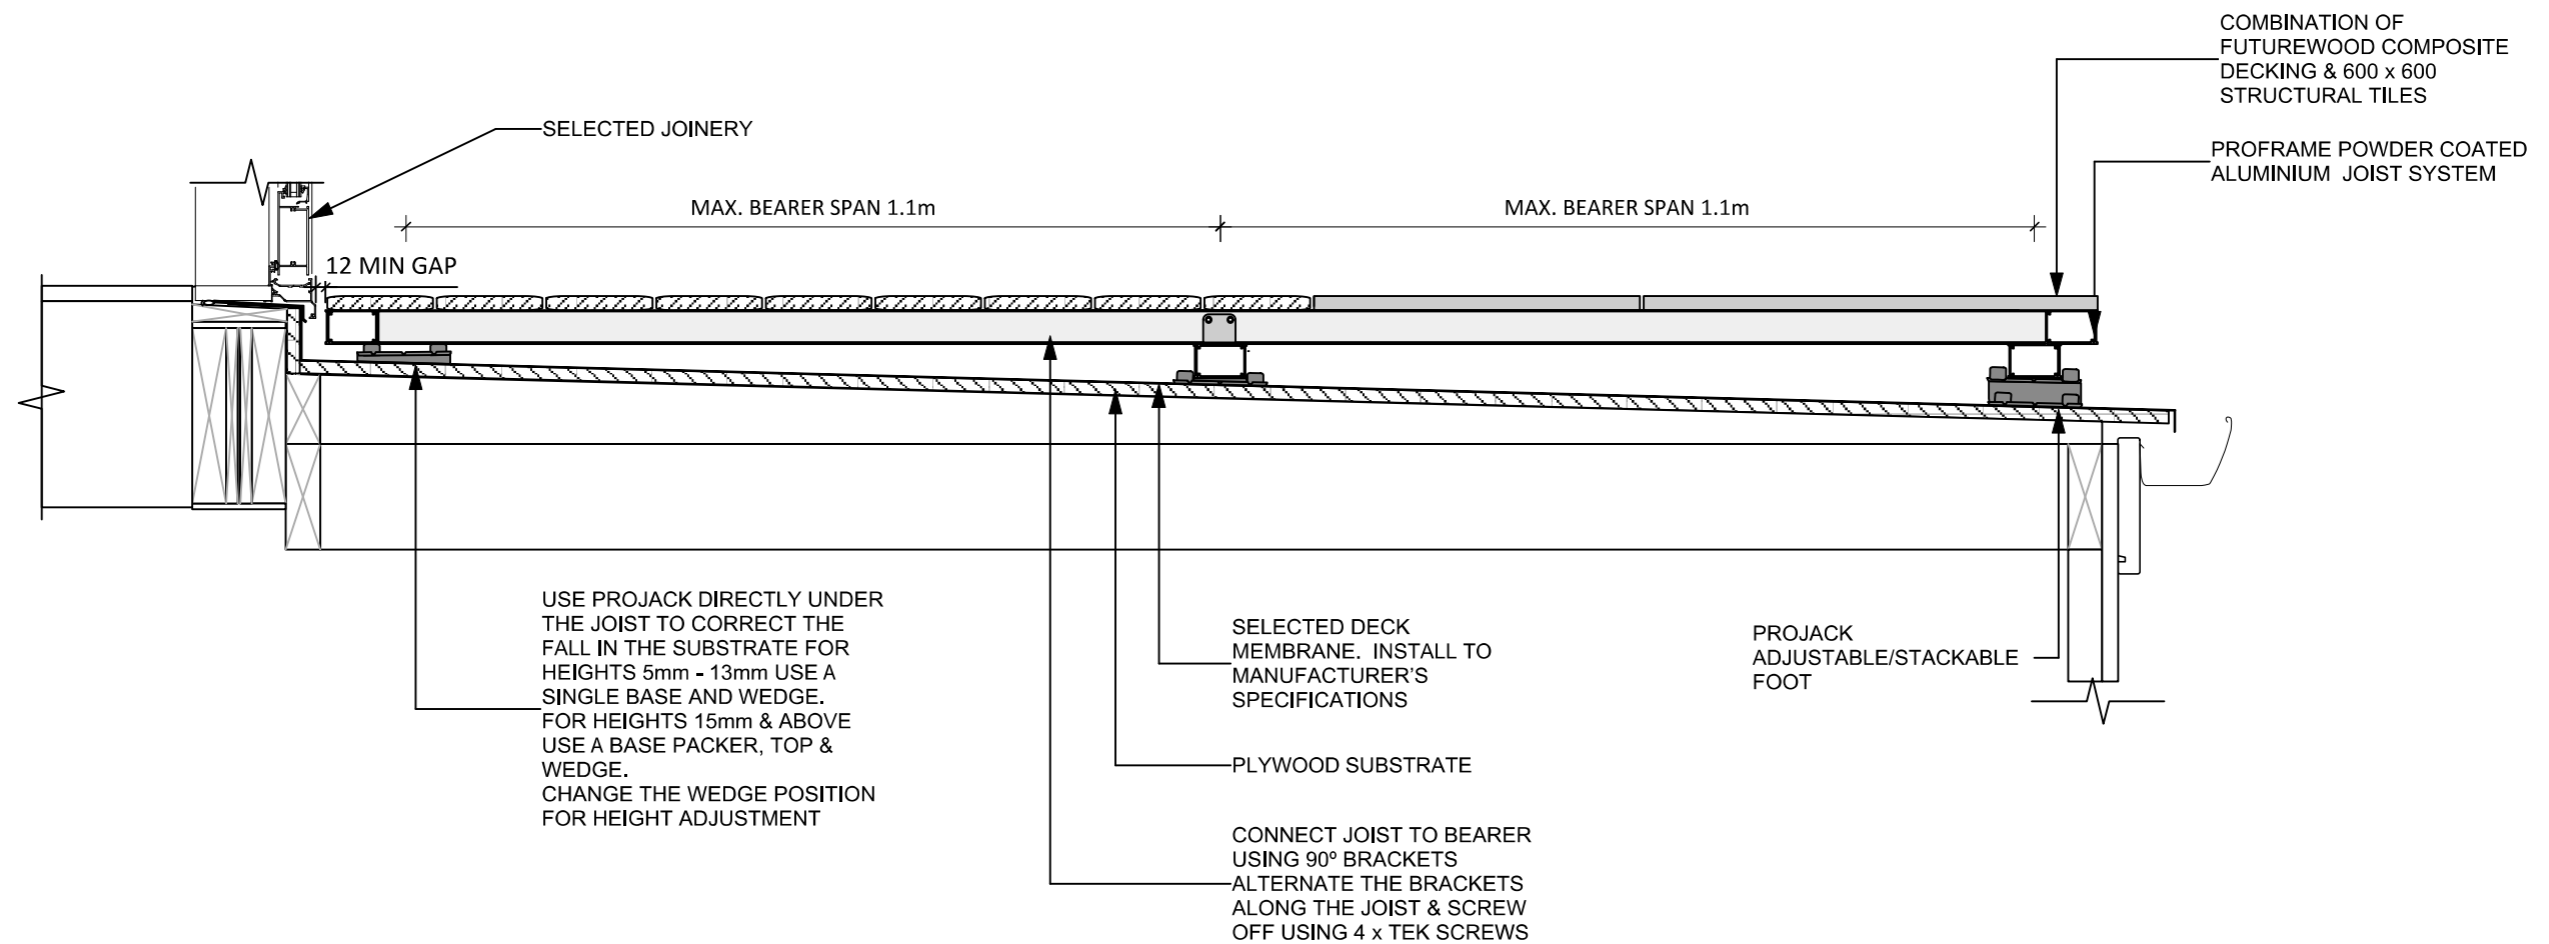

3D PERSPECTIVE - NTS

CROSS SECTION LOW HEIGHT EXTERNAL GUTTER