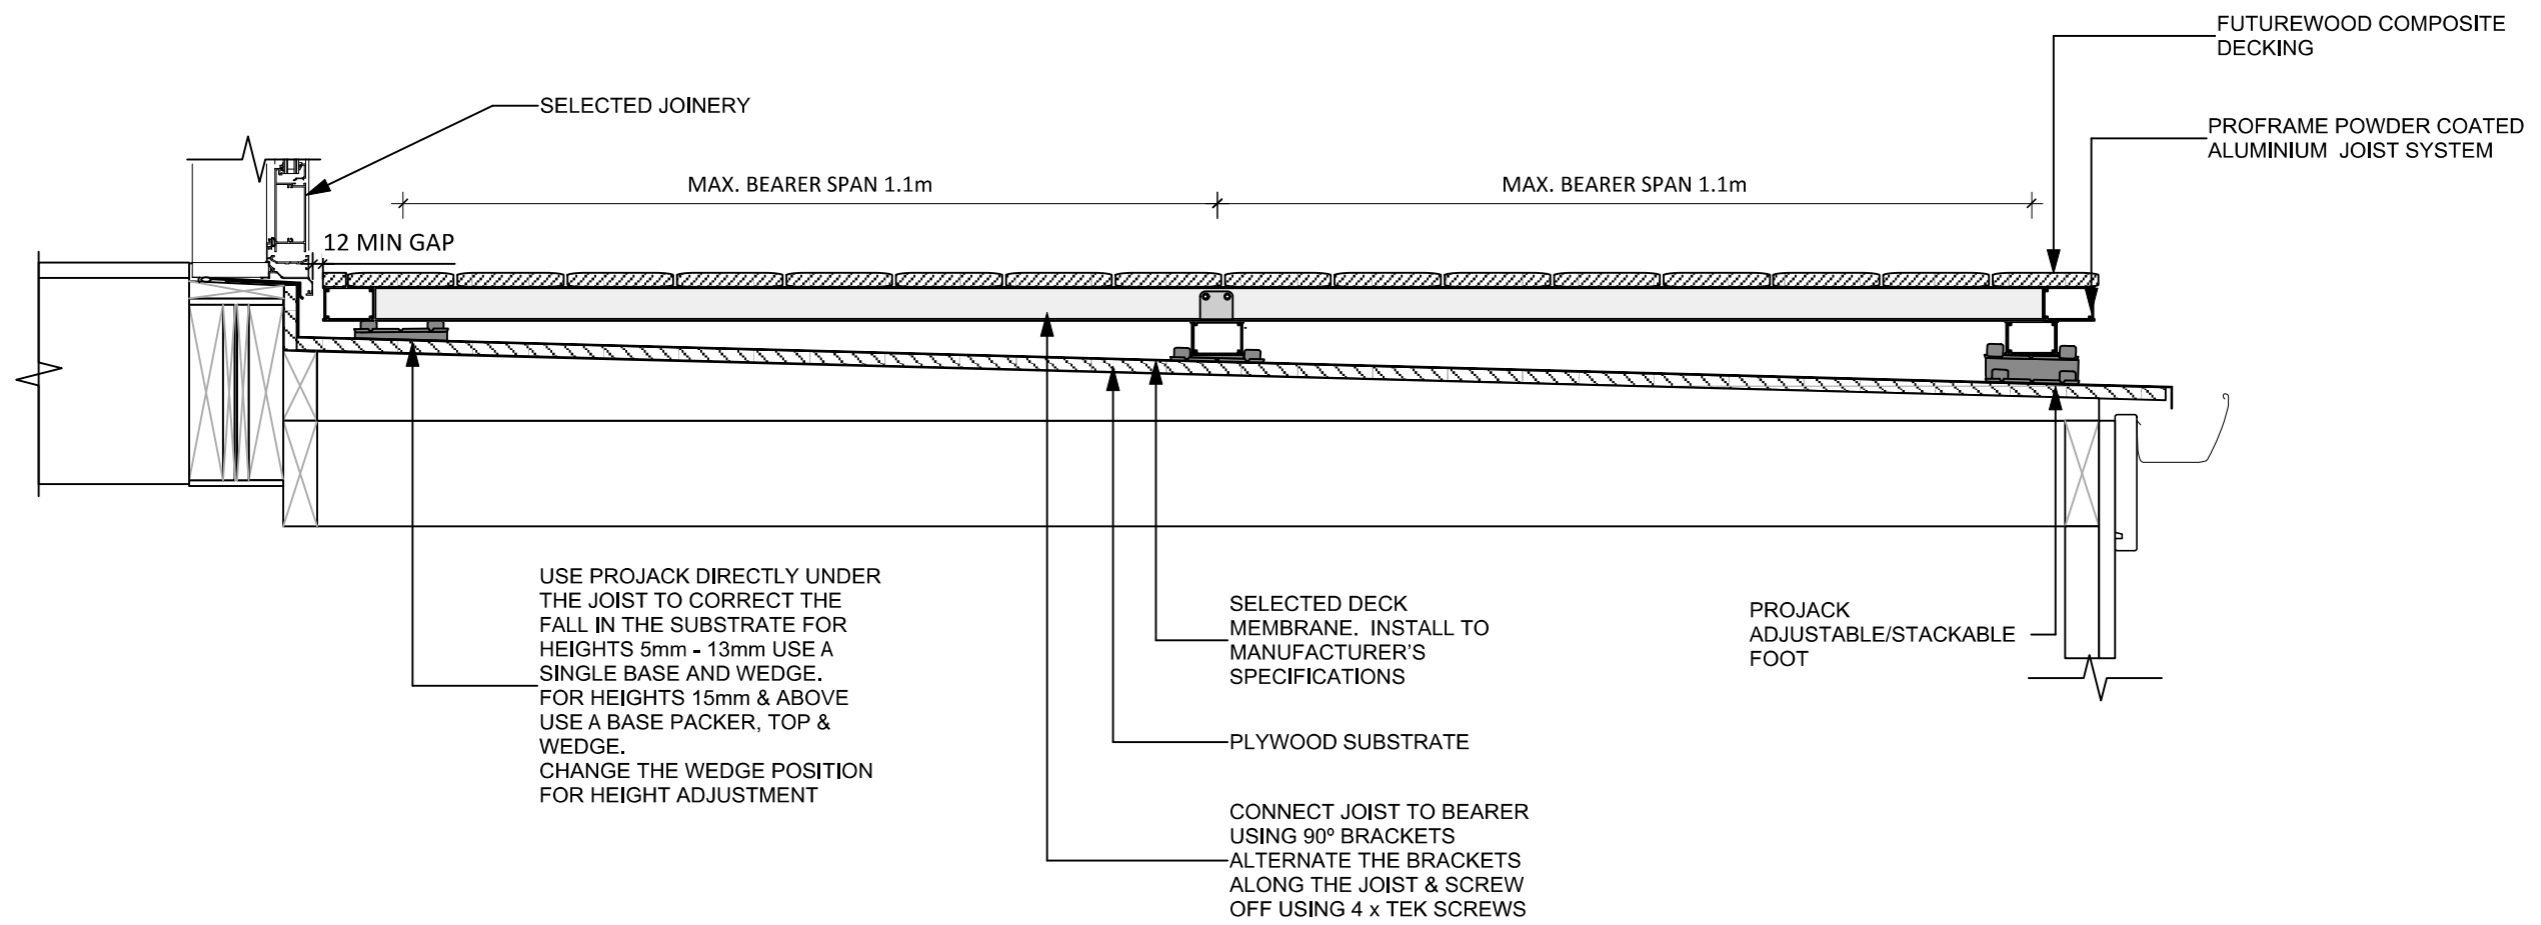

3D PERSPECTIVE - NTS

CROSS SECTION LOW HEIGHT EXTERNAL GUTTER