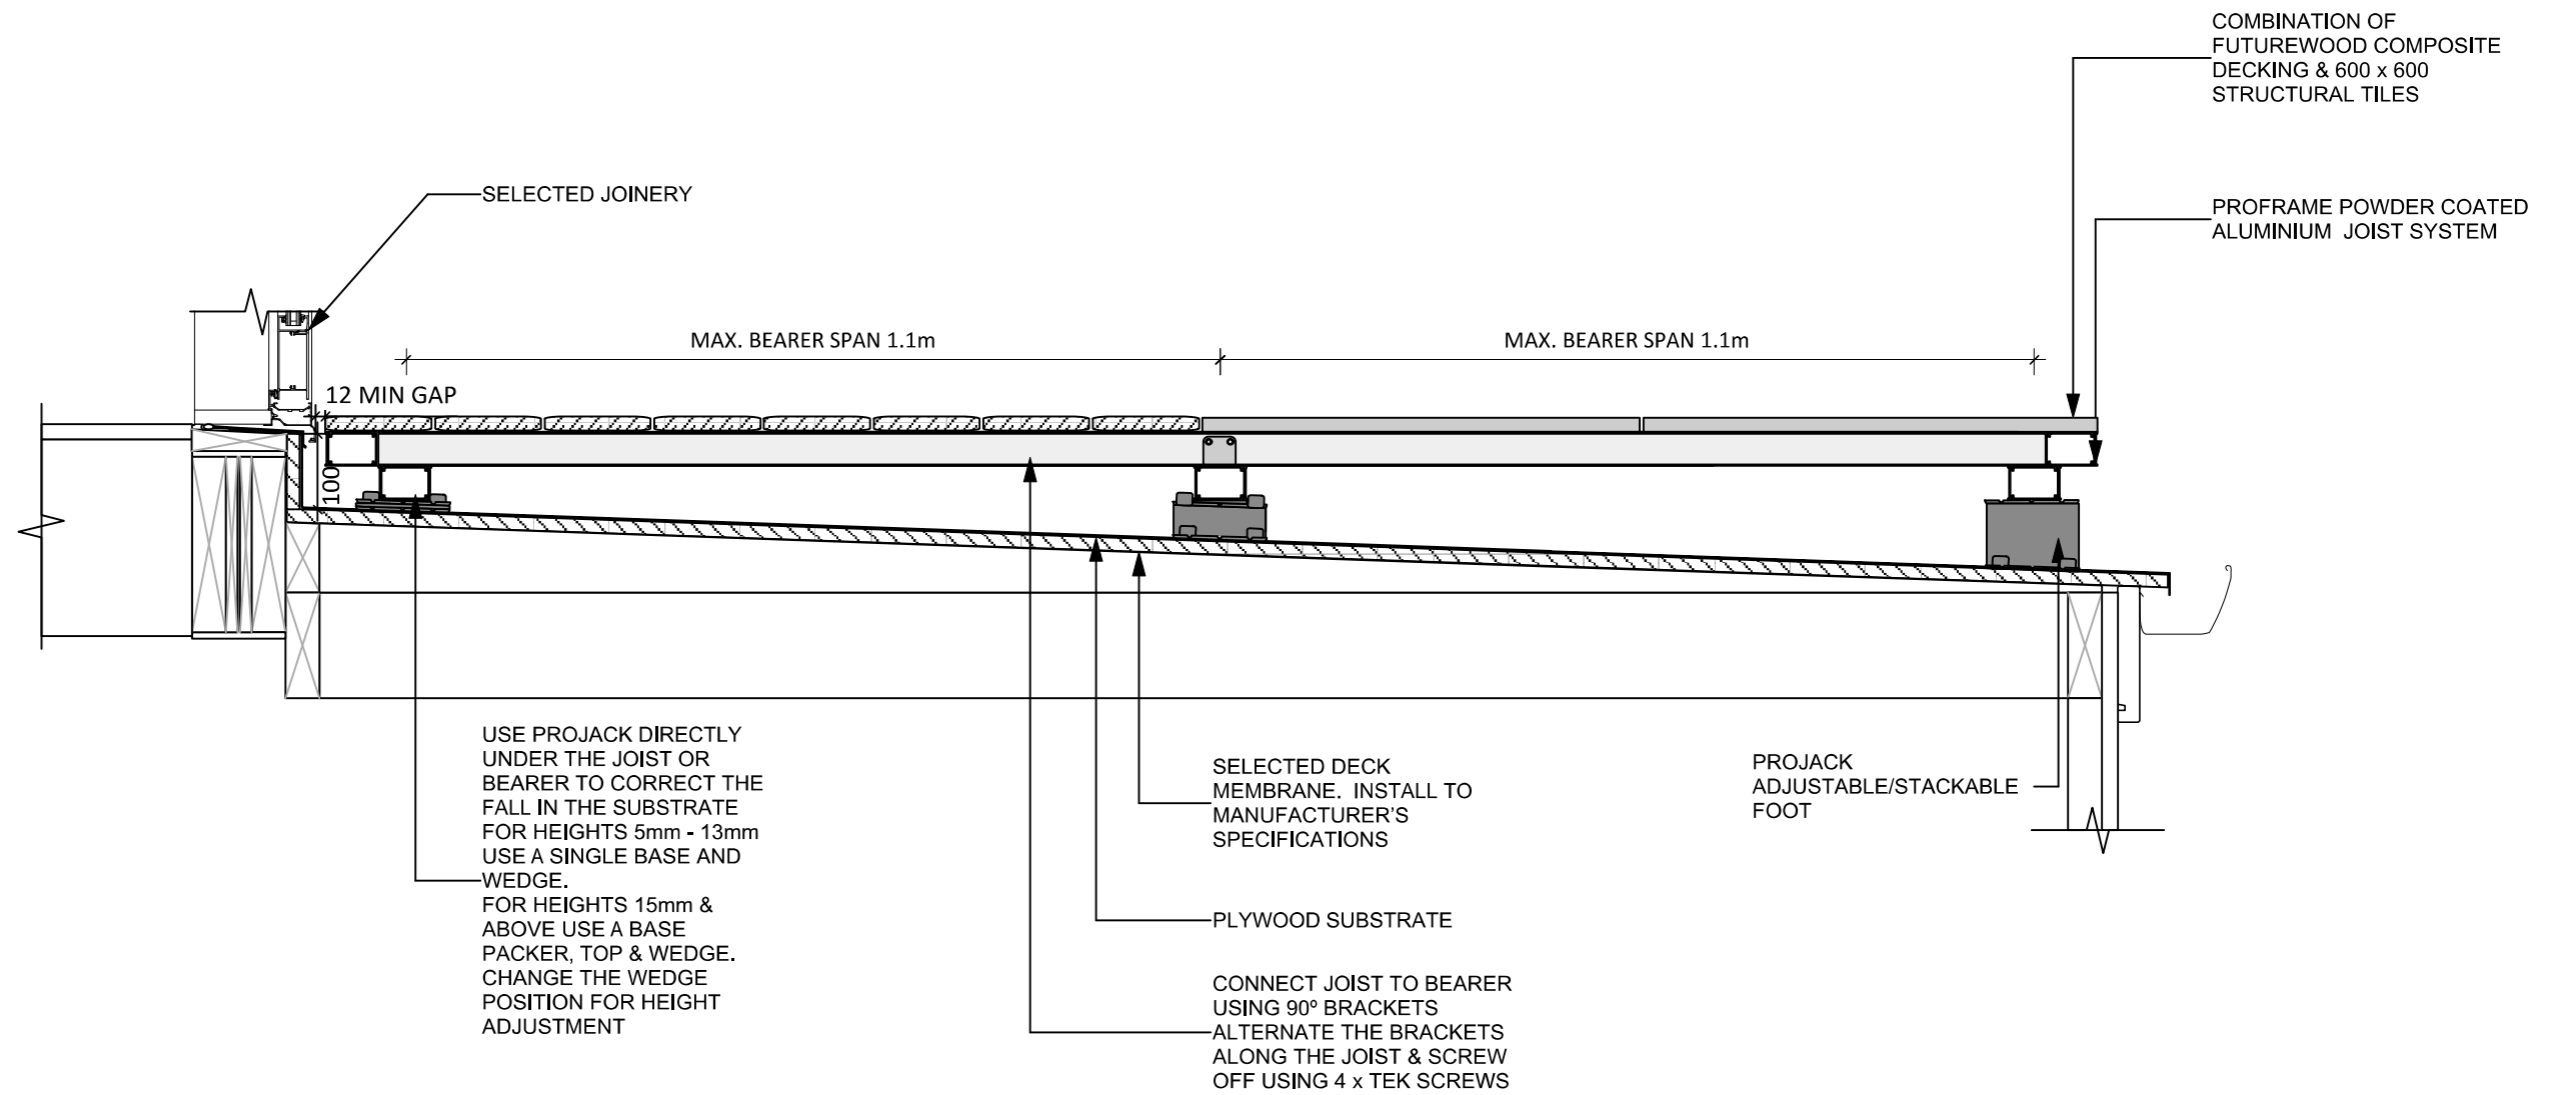

3D PERSPECTIVE - NTS

CROSS SECTION EXTERNAL GUTTER