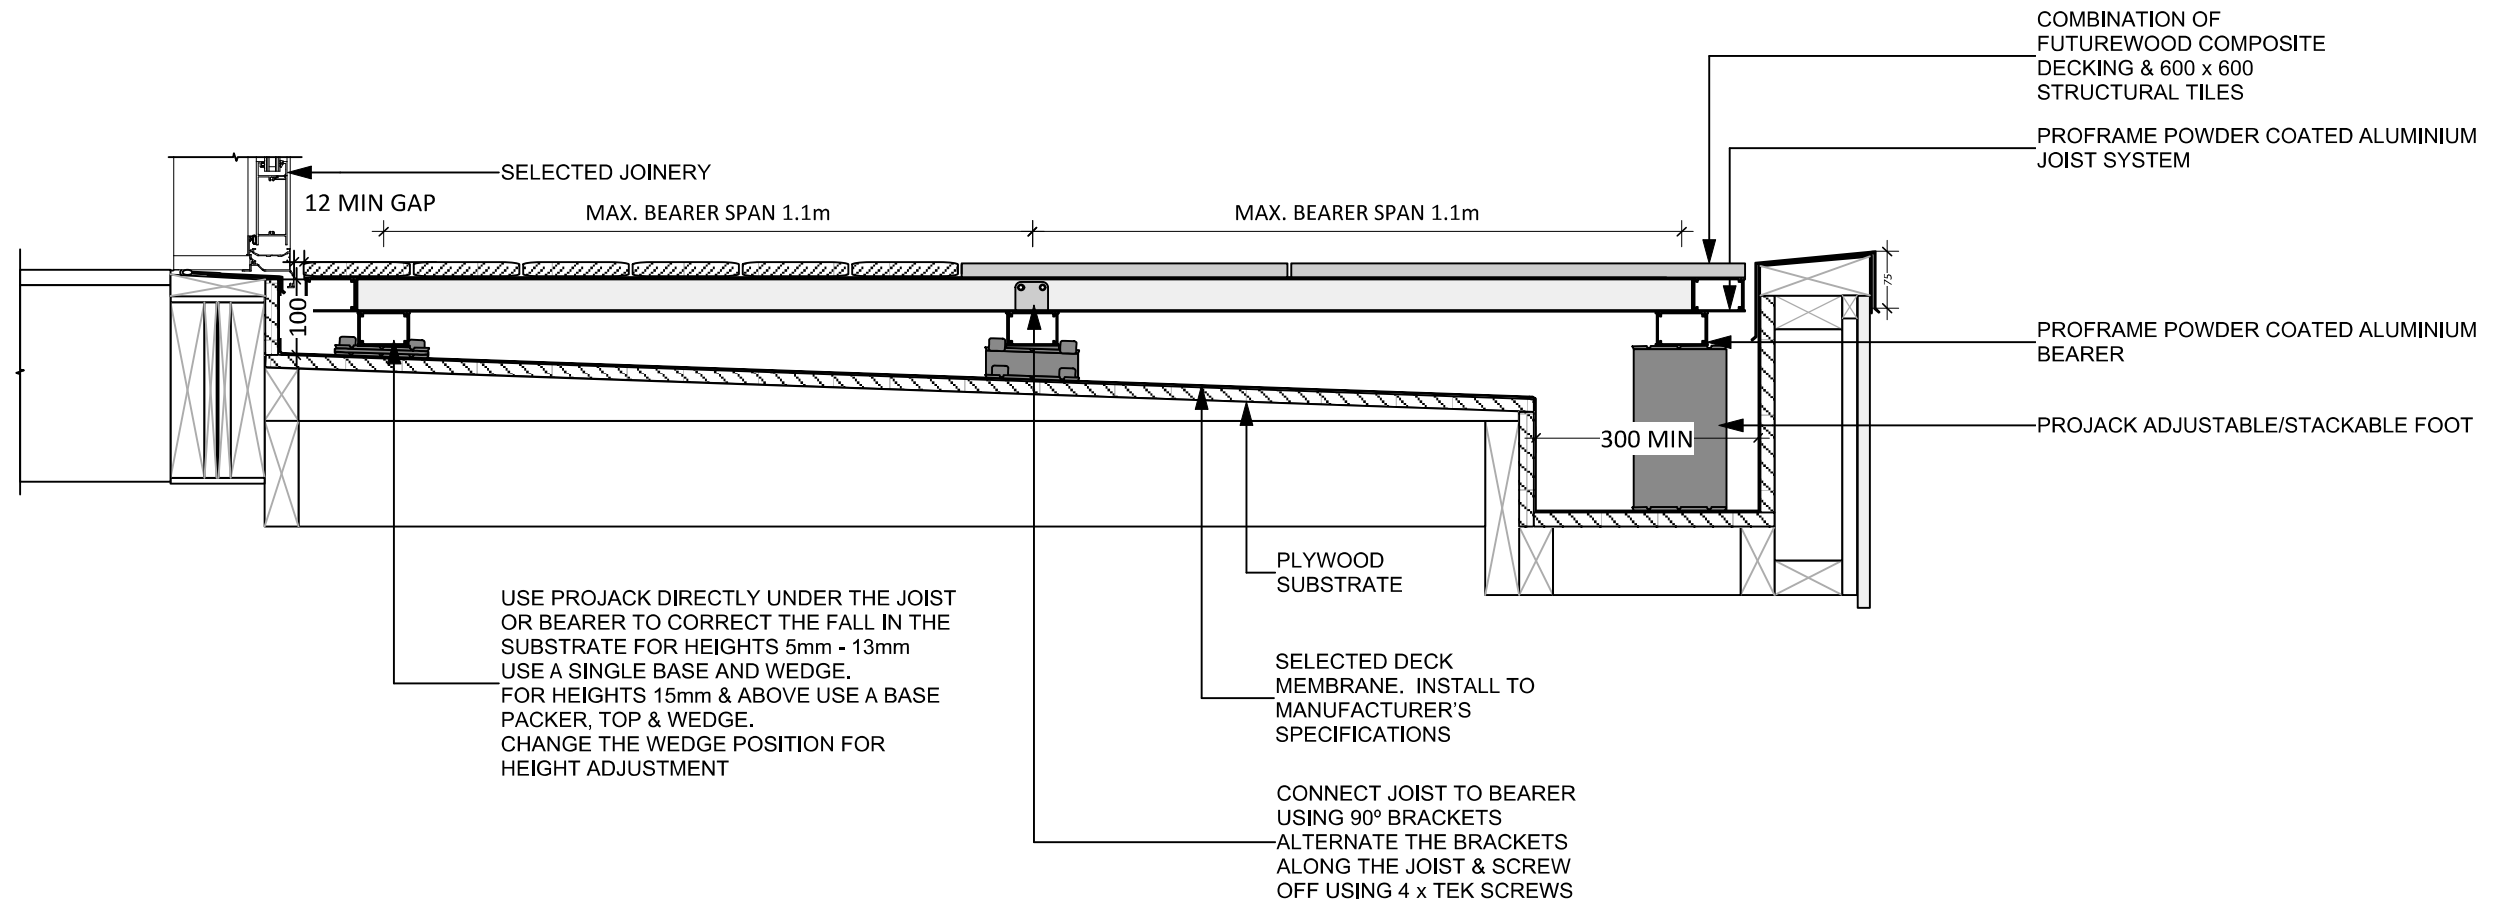

3D PERSPECTIVE - NTS

CROSS SECTION PARAPET WITH INTERNAL GUTTER